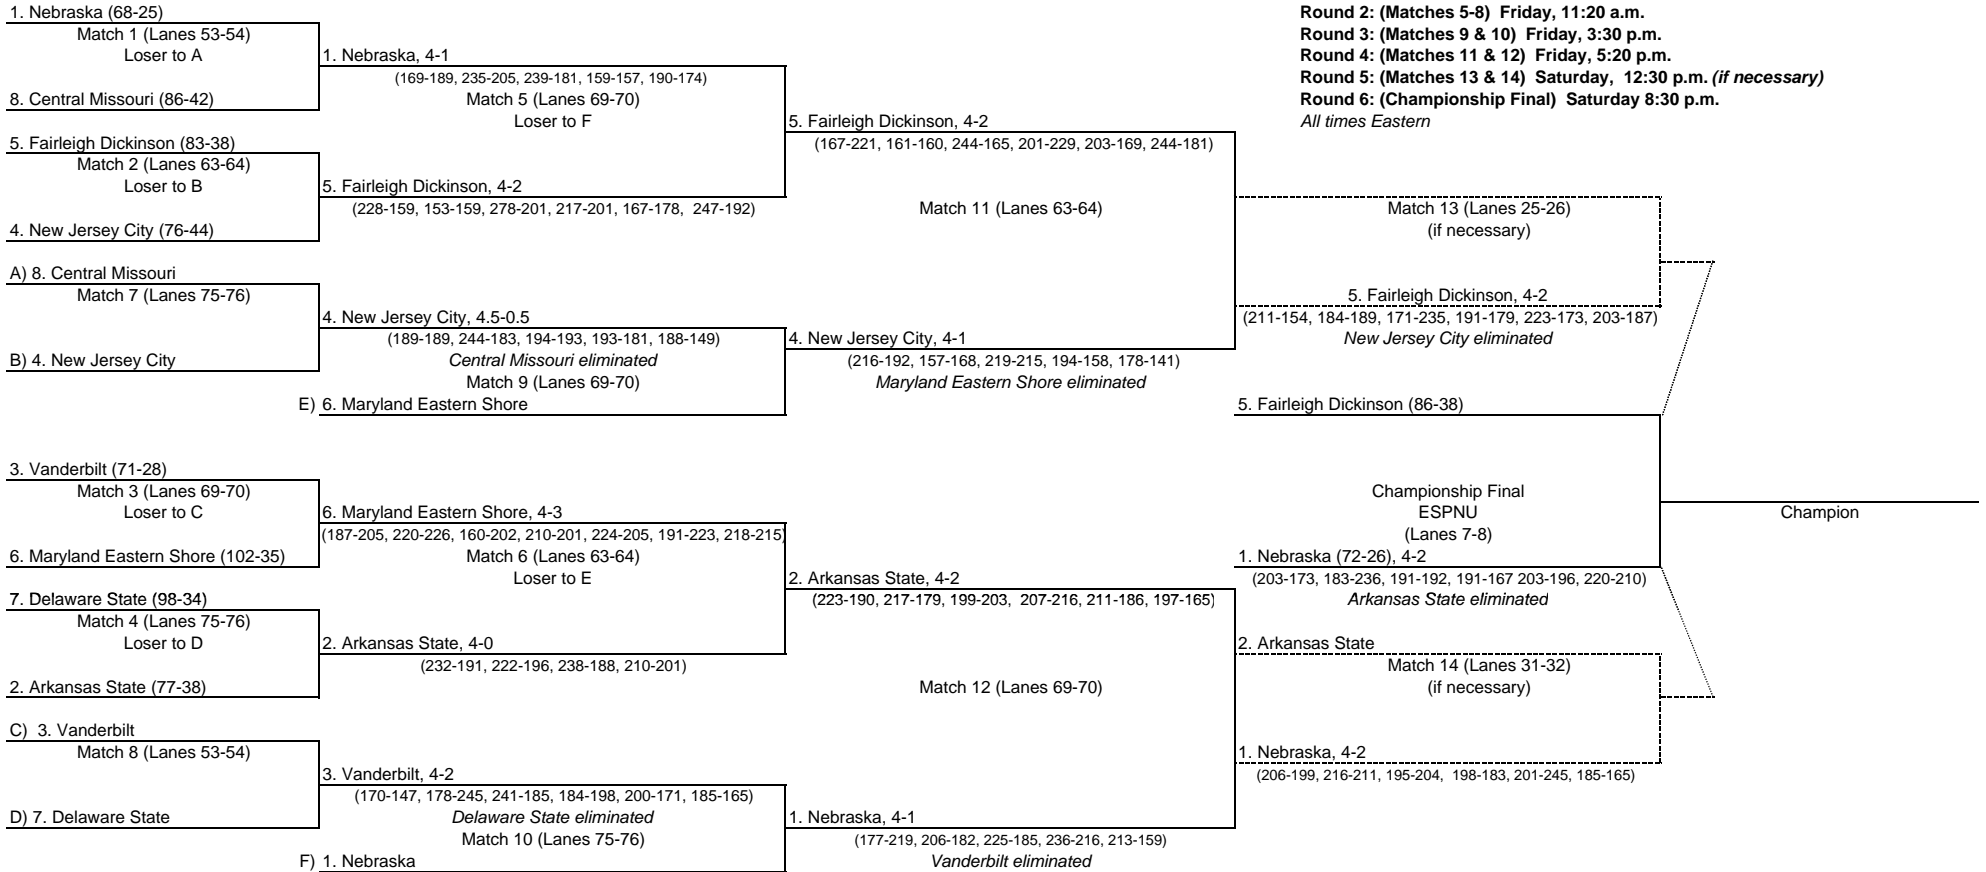

2010 National Collegiate
**WOMEN'S BOWLING
CHAMPIONSHIP**

Championship Match will be broadcast LIVE at 8:30 p.m. ET Saturday, April 10, on ESPNU and reaired at 3 p.m. ET Sunday, April 11, on ESPN

1. If the winner of Match 9 defeats the winner of Match 5, then Match 13 is necessary.
2. If the winner of Match 10 defeats the winner of Match 6, then Match 14 is necessary.

UNDER 'COMPOSITE TV SCHEDULE' FOR ESPN, ESPN2 & ESPNU LISTINGS AND MATCH TIMES**